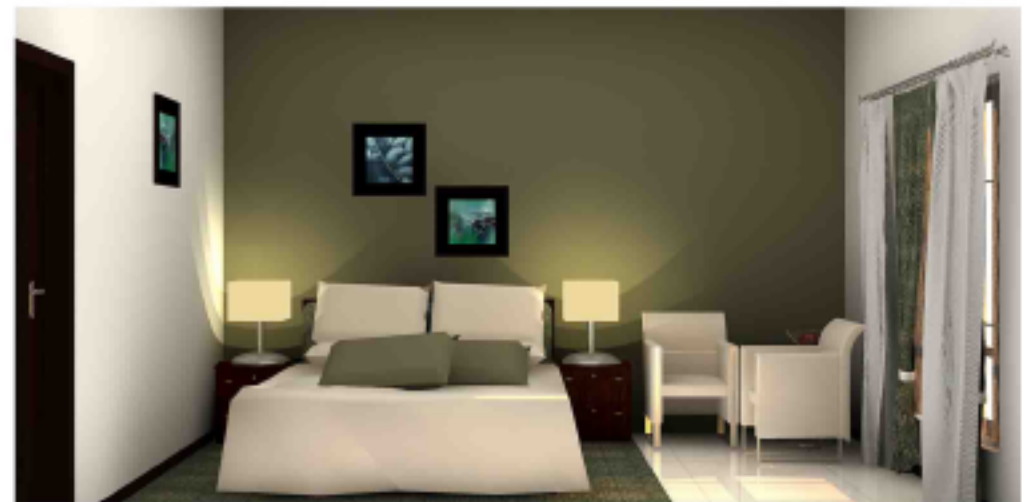

HOTEL AJANTHA

CLIENT : HOTEL AJANTHA
LOCATION : M.G.ROAD, ERNAKULAM
COUNTRY : INDIA